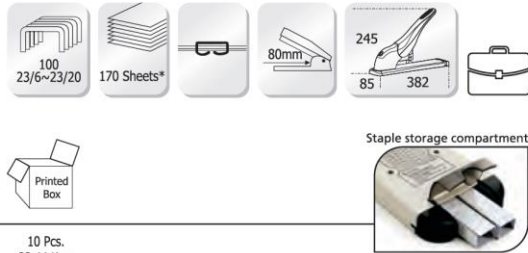

DS 23S20FL

10 Pcs.
22.44 Kgs.
0.0704 cbm

KG-DS-23S20FL
Kangaroo Heavy Duty Stapler