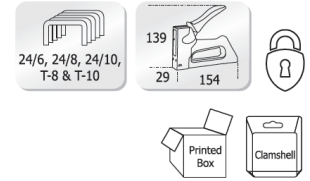

TS 610

All steel robust construction. Ideal for industrial & professional use. Handle lock for easy storage. Elegant soft rubber grip & rubber handle for extra working comfort.