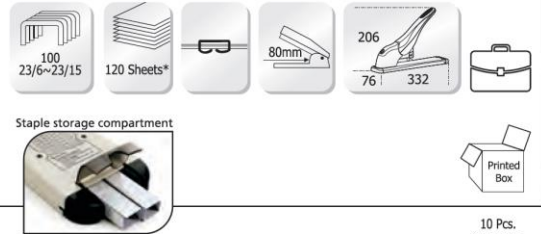

10 Pcs.
16.24 Kgs.
0.0526 cbm