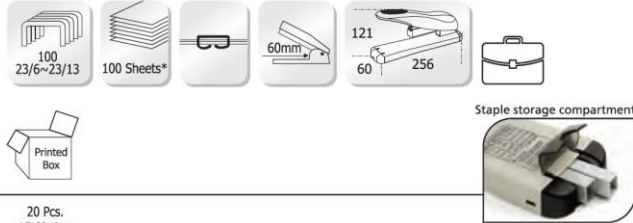

STAPLERS, PAPER PUNCH & STAPLES

HEAVY DUTY STAPLERS

DS 23S13QL

All metal construction with high impact plastic casing. Soft grip handle. Staple storage compartment. Anti skid feet to avoid desk top from scratches. Quick loading mechanism for easy loading. Adjustable paper guide with lock. Rotating anvil.

20 Pcs.
15.68 Kgs.
0.0440 cbm