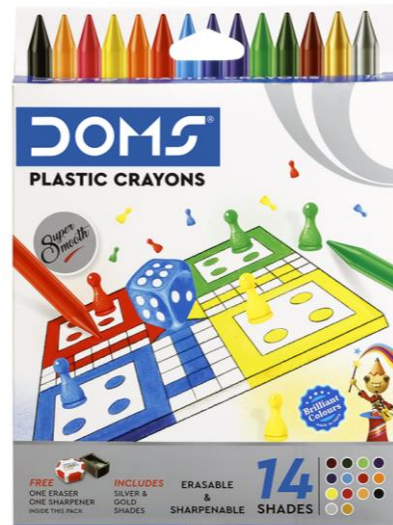

7501
CRAYON DOMS PLASTIC 14 SHADES FBB BOXES- [12 PACKS X 14S]