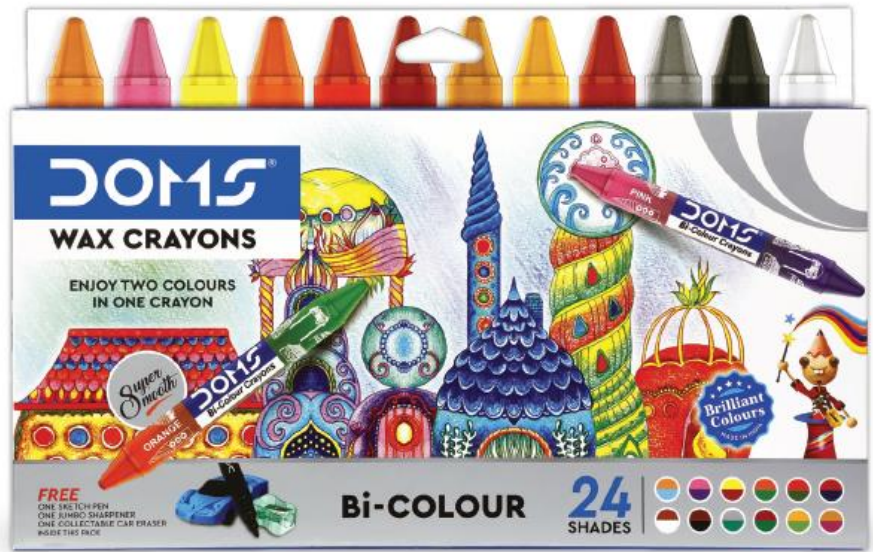

7535
CRAYON DOMS BI-COLOUR JUMBO WAX 12 PCS (24 SHADES)- [5 PACKS X 24S] (ART NO.7495)