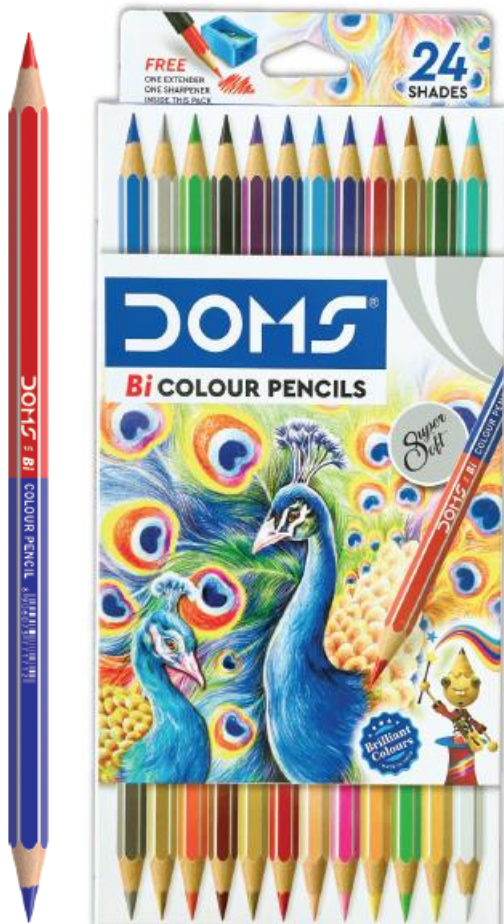

7175
COLOUR PENCIL DOMS 7" 12 BI-COLOUR (24
SHADES)- [5 PACKS X 12S] (ART NO.7173)