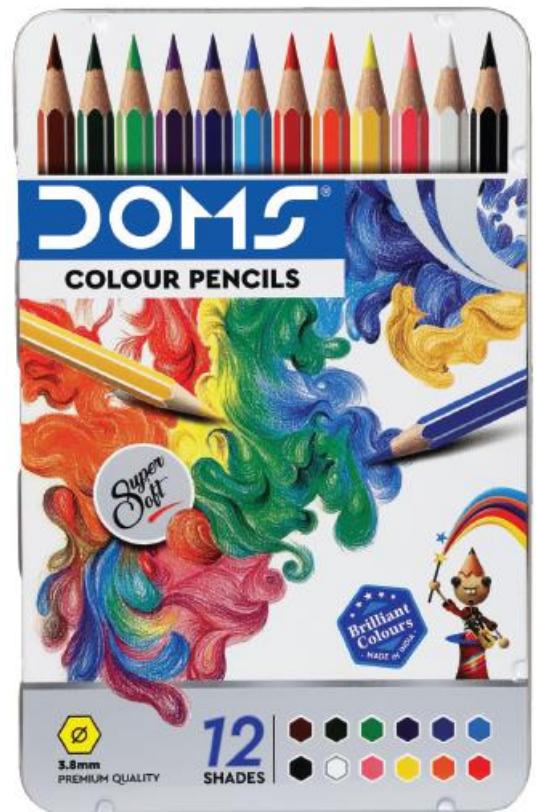

7205
COLOUR PENCIL DOMS SUPERSOFT 7" X 12S
FLAT TIN [12 PACKS X 12S] (ART NO.7204)